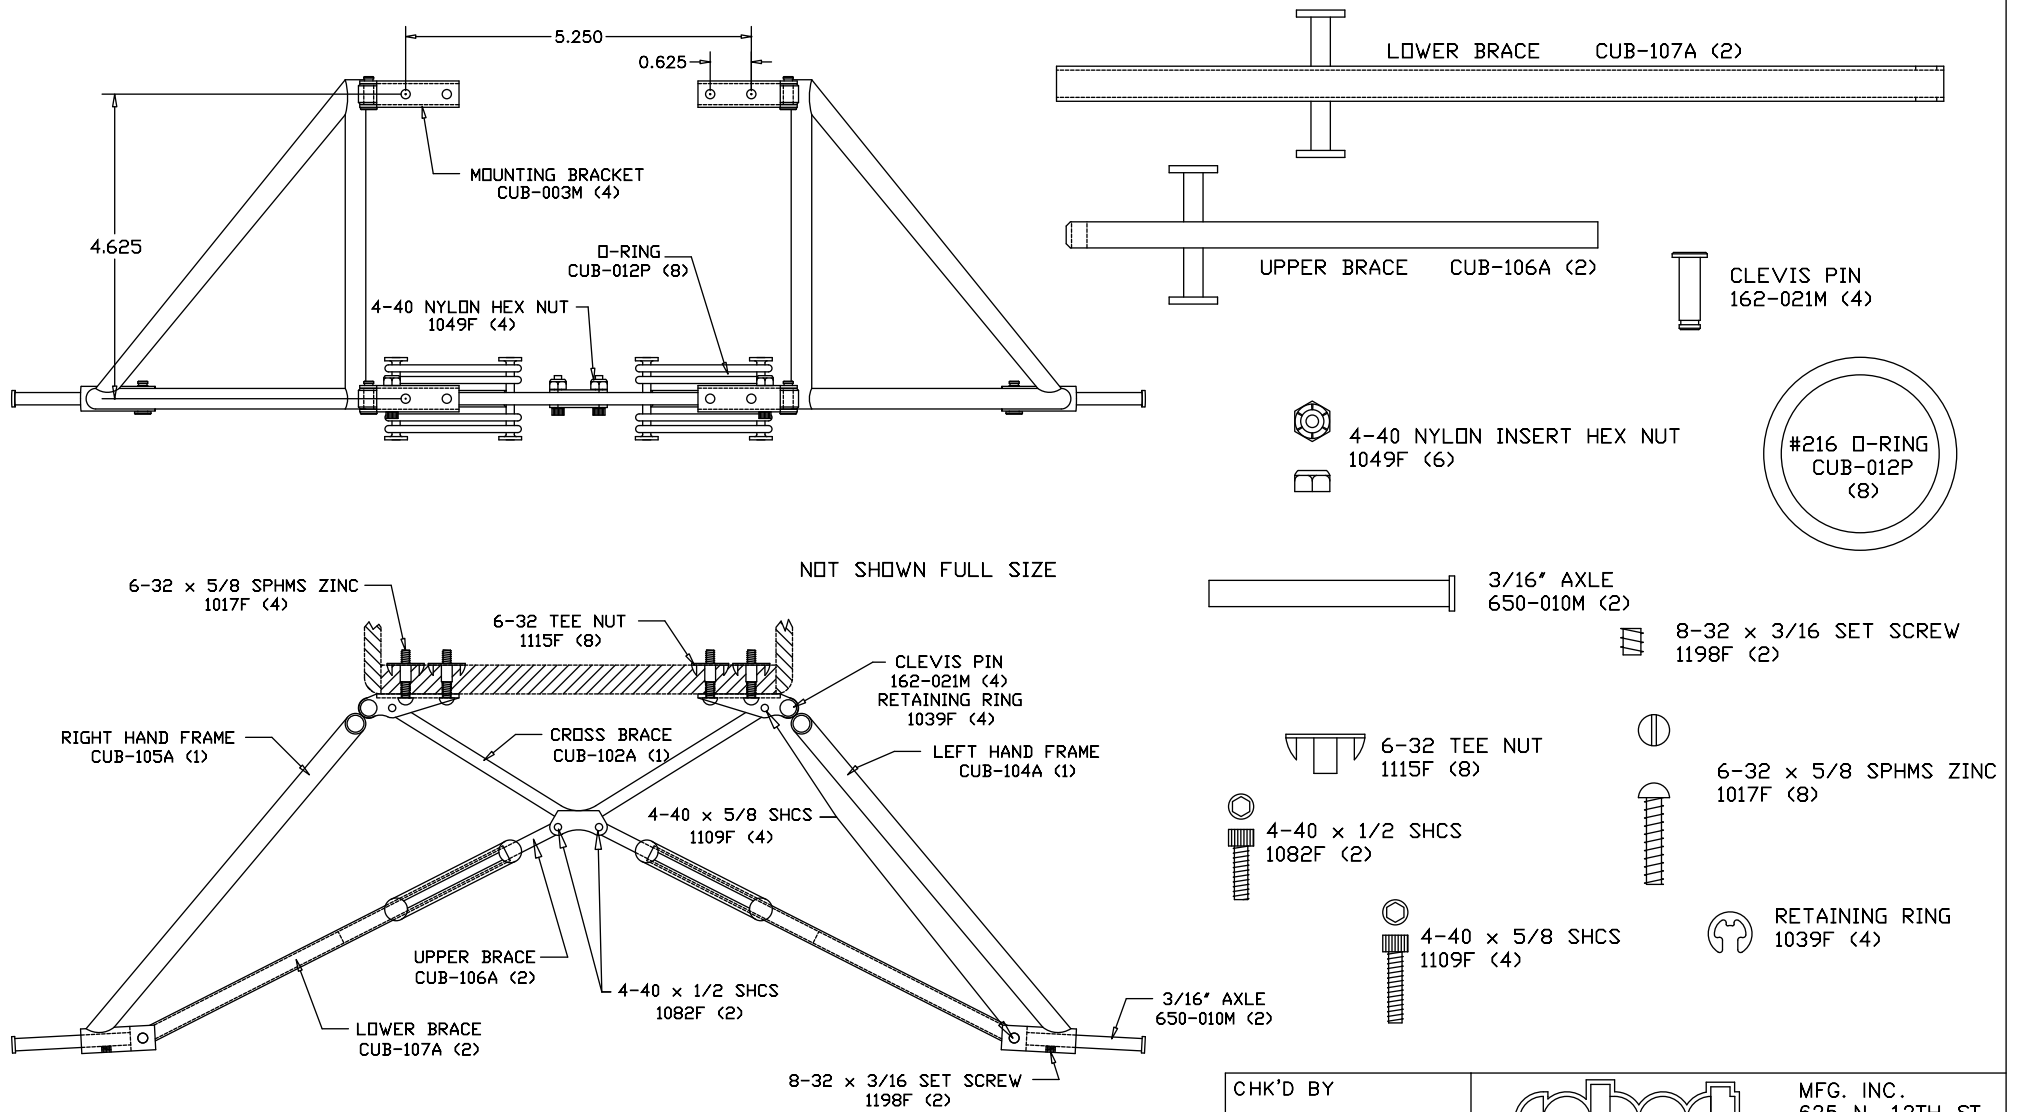

※※ THIS IS YOUR SPARE PARTS LIST. SAVE FOR FUTURE REFERENCE, ORDER BY PART NUMBER. CURRENT PRICES WILL BE QUOTED.※※

906-080M

FACTORY REPAIR FEE= \$25.00 PLUS PARTS

CHK'D BY	 www.robart.com	MFG. INC. 625 N. 12TH ST. ST. CHARLES, IL (630)584-7616
DRAWN BY J. REHAK		
DATE 6/02	TITLE 1/4 SCALE PIPER CUB MAIN GEAR	
MODEL No. 690		