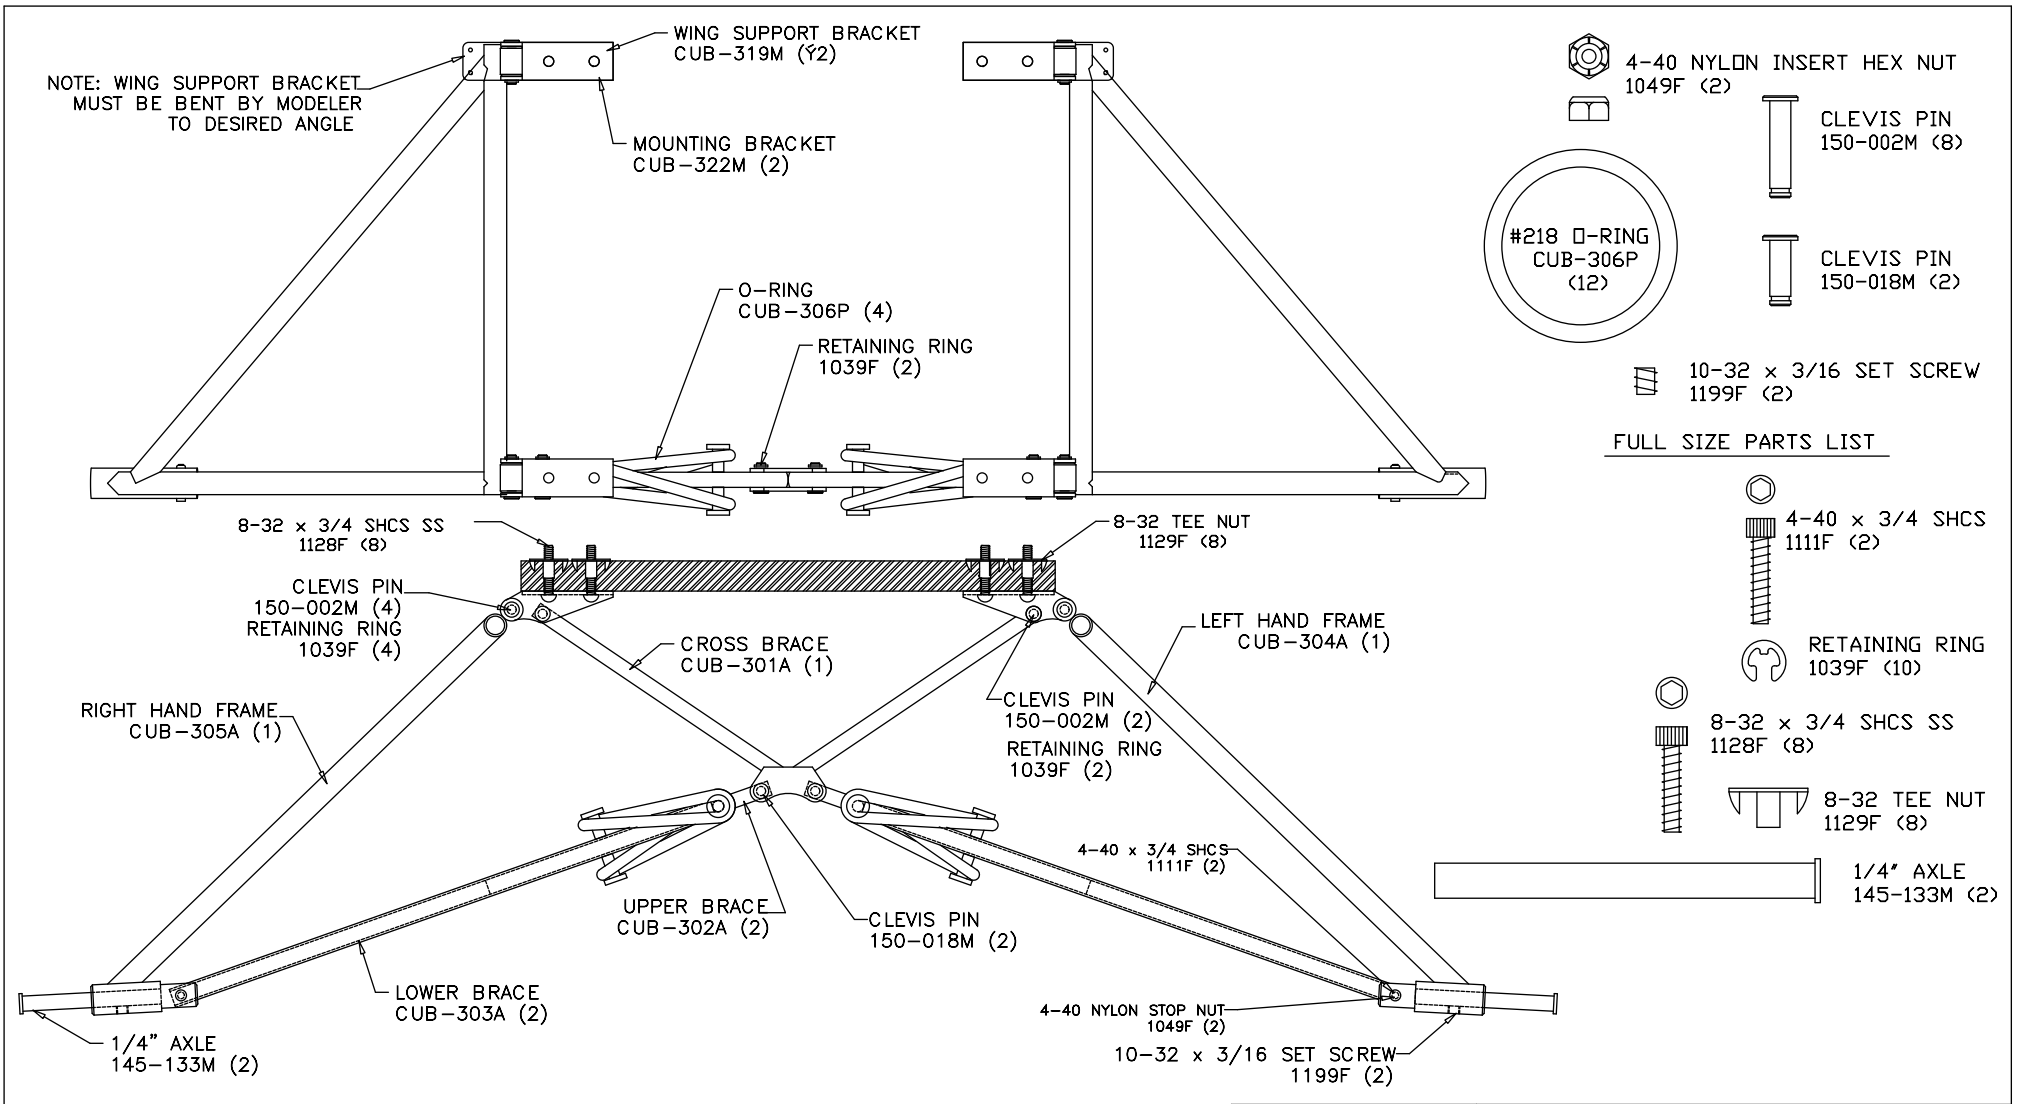

** THIS IS YOUR SPARE PARTS LIST. SAVE FOR FUTURE REFERENCE, ORDER BY PART NUMBER. CURRENT PRICES WILL BE QUOTED.**

906-135M

FACTORY REPAIR FEE= \$25.00 PLUS PARTS

CHK'D BY	 www.robart.com	MFG. INC. 625 N. 12TH ST. ST. CHARLES, IL (630)584-7616
DRAWN BY J. REHAK		TITLE 1/3 SCALE PIPER CUB MAIN GEAR
DATE 6/02		
MODEL No. 691		