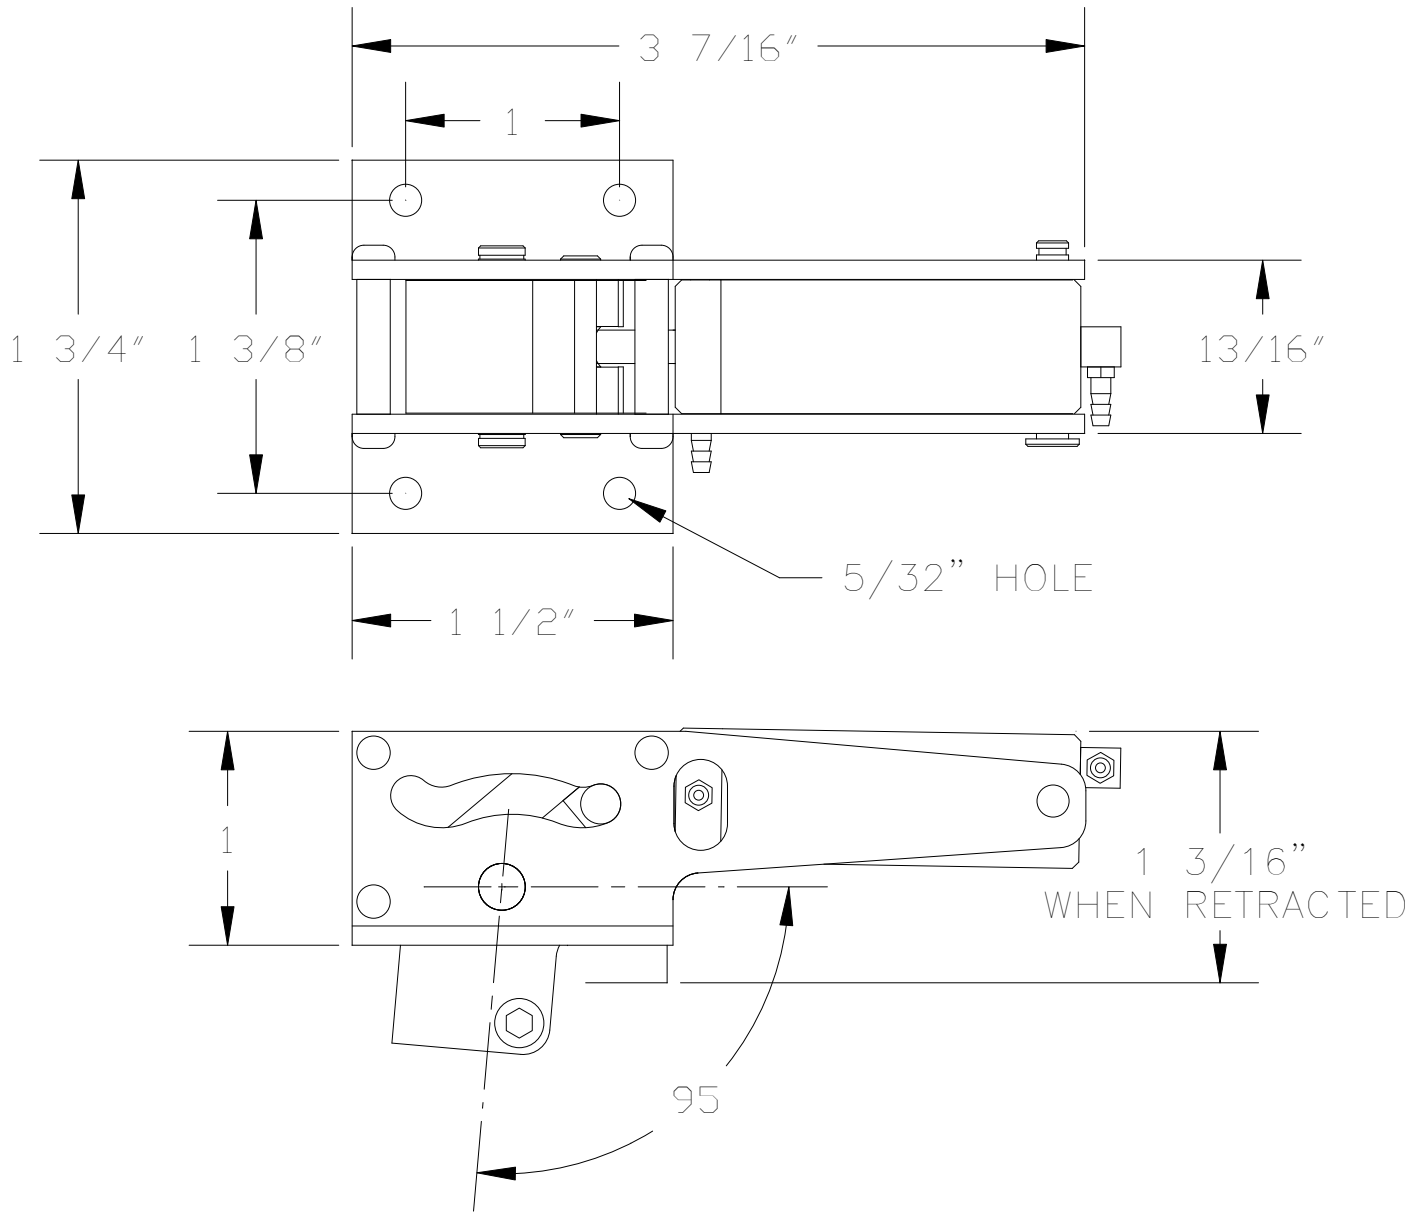

PRINT NOT TO SCALE

ROBERT MFG. INC.
625 N. 12TH ST.
ST. CHARLES, IL
(630) 584-7616

552RS
MAIN GEAR
95° RETRACT