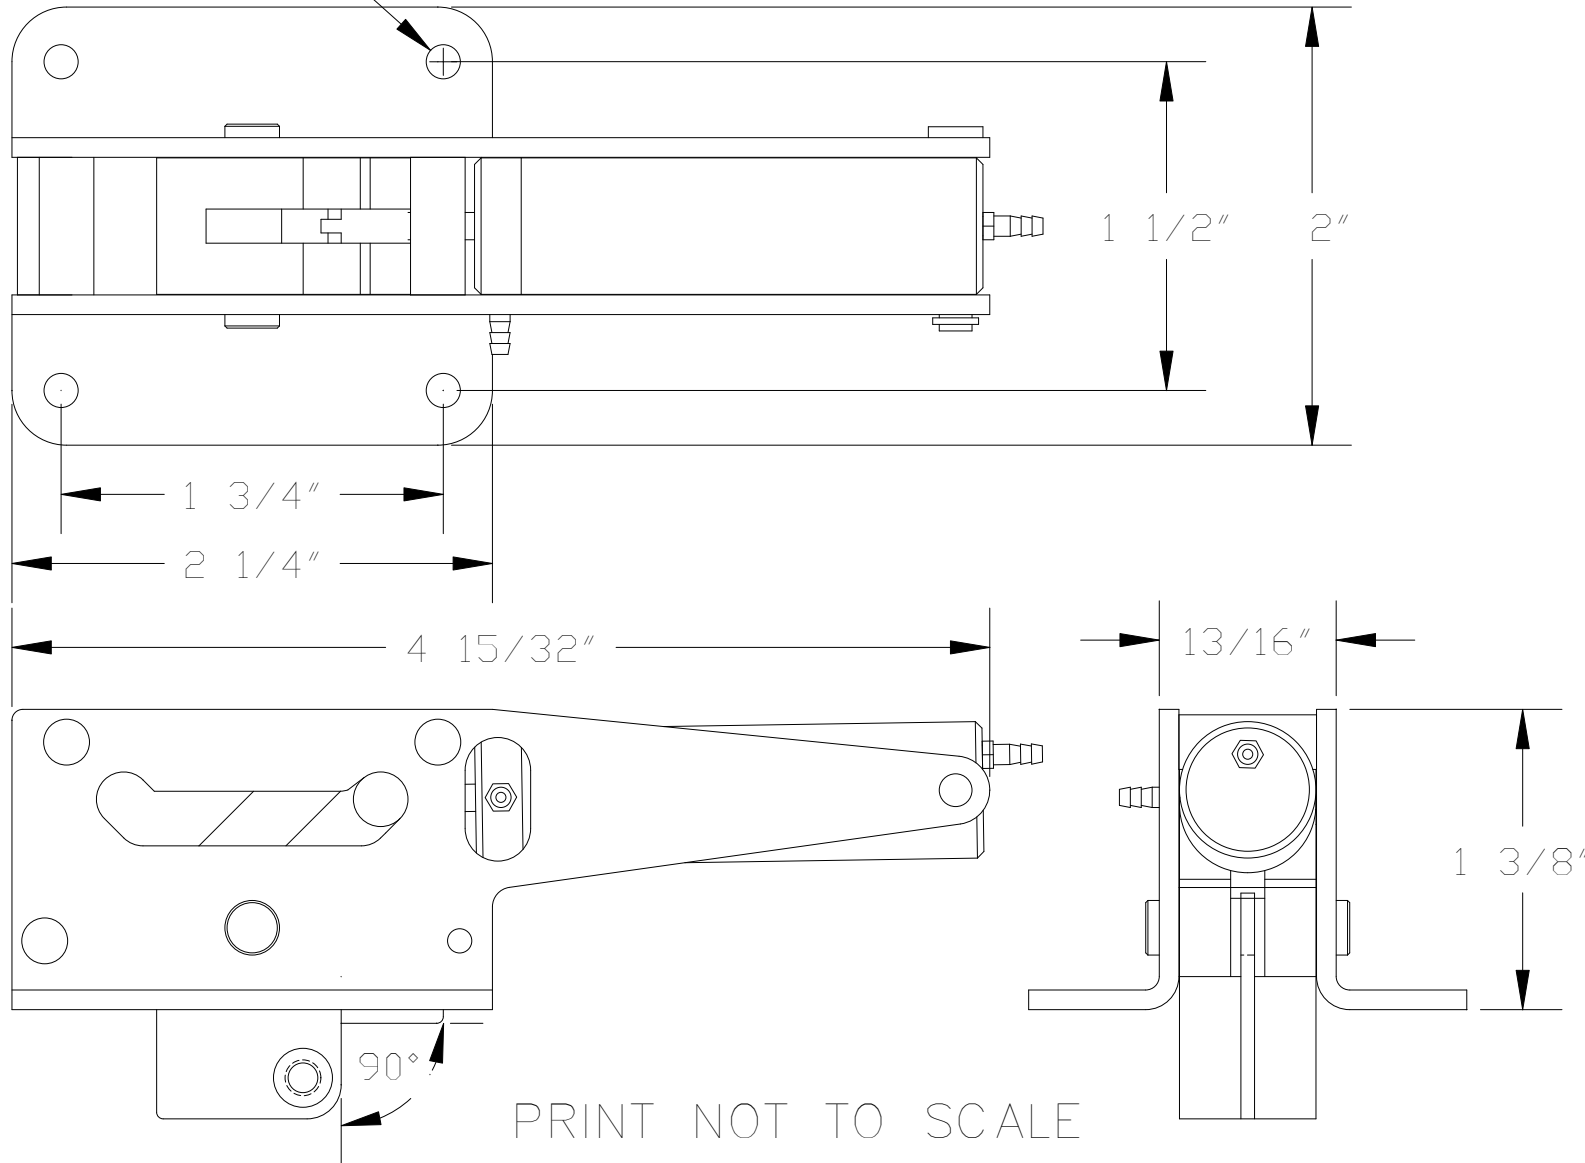

5/32" DIA. HOLES

robart
www.robart.com

MFG. INC.
625 N. 12TH ST.
ST. CHARLES, IL
(630) 584-7616

638RS
NOSE GEAR
90° RETRACT

THIS DRAWING ITS CONTENTS AND INFORMATION, ARE CONFIDENTIAL, AND THE PROPERTY OF ROBERT MFG. INC. IT MAY NOT BE USED, COPIED, AND / OR TRANSMITTED TO ANY PERSON, FIRM, OR CORPORATION WITHOUT THE PRIOR WRITTEN APPROVAL OF ROBERT MFG. INC.