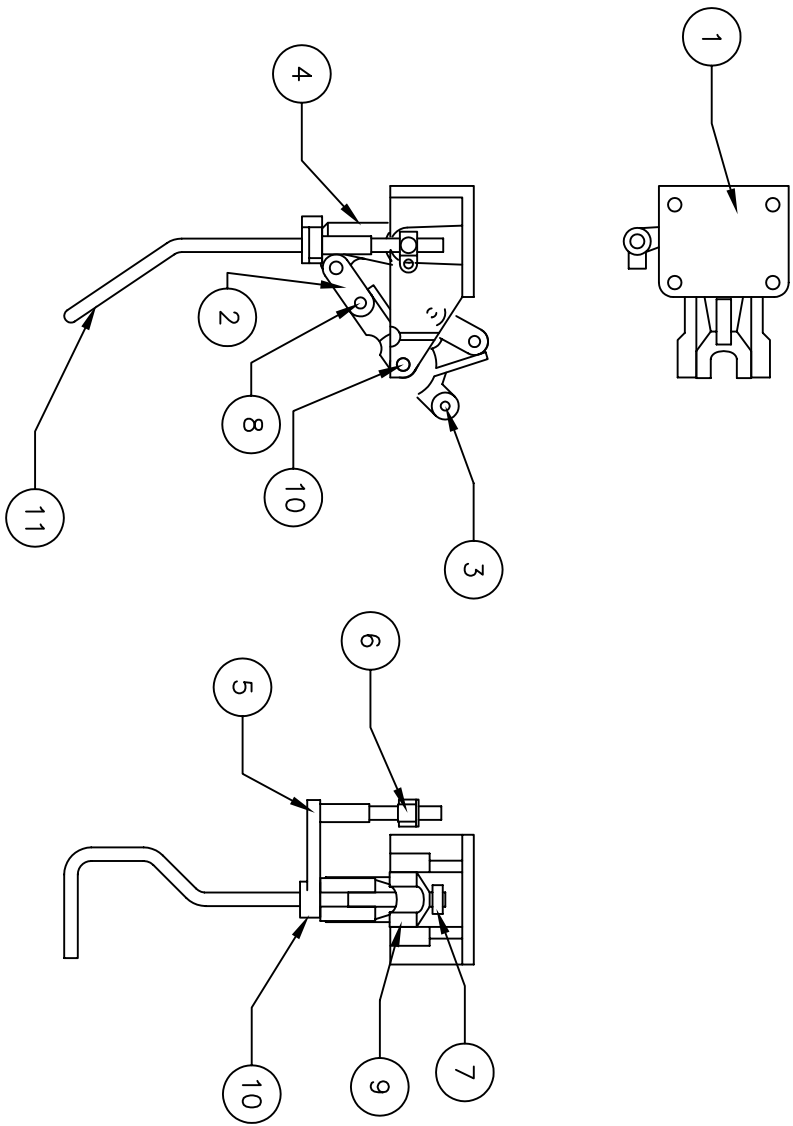

** THIS IS YOUR SPARE PARTS LIST. SAVE FOR FUTURE REFERENCE, ORDER BY PART NUMBER. CURRENT PRICES WILL BE QUOTED.**

SPARE PARTS LIST

QTY	ITEM	DESCRIPTION	ASSY/PART #
1	1	MSRTW BASE	122-002M
2	2	DRAG LINK	122-004M
1	3	MSRTW YOKE	122-003M
1	4	MSRTW TRUNION	122-005M
1	5	MSRTW STEERING ARM	122-006M
1	6	MSRTW CLEVIS COLLAR	122-007M
1	7	MSRTW LEGG COLLAR	122-008M
2	8	2-56 x 5/16 PFHMS	1058F
2	9	4-40 x 5/16 SSS ZINC	1011F
3	10	2-56 x 1/4 SSS	1004F
1	11	TAIL WHEEL WIRE	122-001M
	12		

906-218M

FACTORY REPAIR FEE= \$25.00 PLUS PARTS

CHK'D BY		MFG. INC.
DRAWN BY	J. REHAK	625 N. 12TH ST.
DATE	3/04	ST. CHARLES, IL
MODEL No.	#122	(630)584-7616
www.robart.com		
TITLE		122 TAIL WHEEL ASS'Y
		.15 - .45 SIZE AIRPLANES