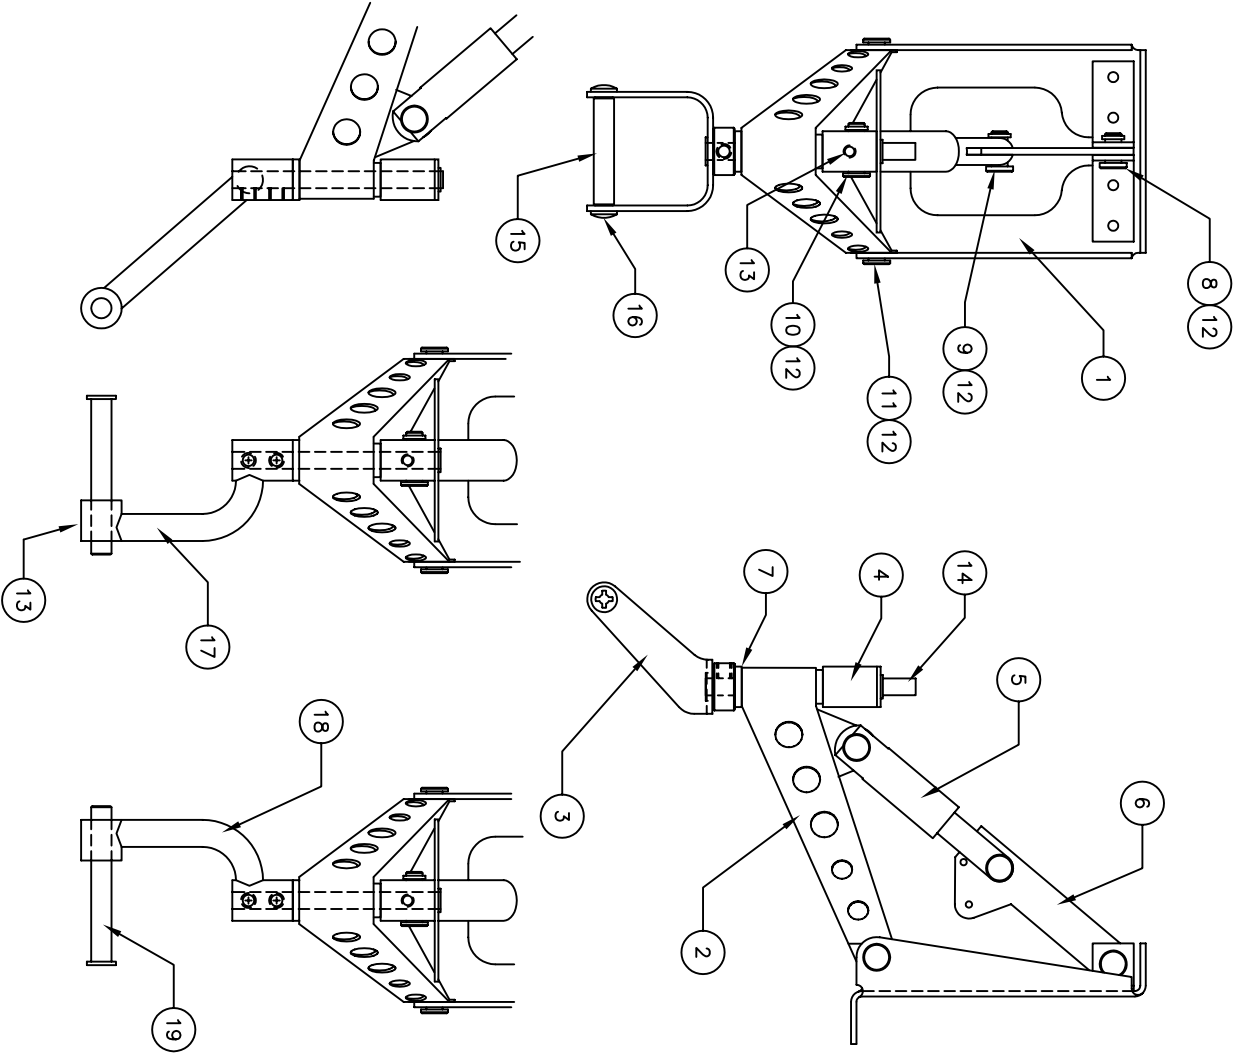

** THIS IS YOUR SPARE PARTS LIST. SAVE FOR FUTURE REFERENCE, ORDER BY PART NUMBER. CURRENT PRICES WILL BE QUOTED.**

SPARE PARTS LIST

QTY	ITEM	DESCRIPTION	ASSY/PART #
1	1	MOUNTING FRAME ASSEMBLY	160-101A
1	2	YOKE FRAME ASSEMBLY	160-105A
1	3	WHEEL YOKE ASSEMBLY	160-107A
1	4	STEERING ARM ASSEMBLY	160-104A
1	5	PLUNGER ASSEMBLY	160-103A
1	6	LINK ASSEMBLY	160-602A
1	7	SHAFT BEARING	160-008M
1	8	CLEVIS PIN	160-013M
1	9	CLEVIS PIN	160-014M
1	10	CLEVIS PIN	150-018M
2	11	CLEVIS PIN	150-033M
5	12	RETAINING RING	1039F
3	13	SET SCREW #6-32	1060F
1	14	PIVOT POST	160-010M
1	15	AXLE	160-020M
2	16	PH #4-40 SCREW	1047F
1	17	WHEEL OFFSET ASSEMBLY (RH)	160-401A
1	18	WHEEL OFFSET ASSEMBLY (LH)	160-510A
1	19	AXLE	650-010M
.	20		

906-031M

RIGHT HAND OFFSET STYLE
LEFT HAND OFFSET STYLE
FACTORY REPAIR FEE= \$25.00 PLUS PARTS

CHK'D BY		MFG. INC.
DRAWN BY	J. REHAK	625 N. 12TH ST.
DATE	8-8-02	ST. CHARLES, IL
MODEL No.	160 R/L/Y	(630)584-7616
www.robart.com		
TITLE		160 OFFSET / YOKE
		RETRACTABLE TAIL WHEEL