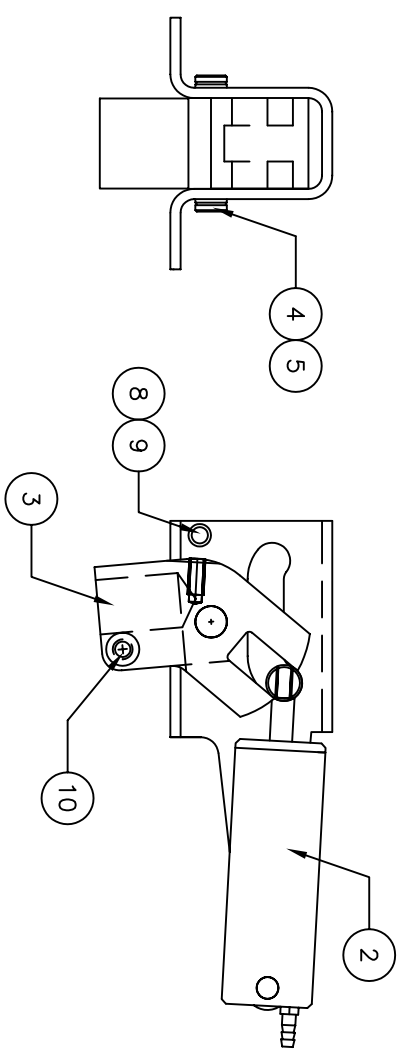

** THIS IS YOUR SPARE PARTS LIST. SAVE FOR FUTURE REFERENCE, ORDER BY PART NUMBER. CURRENT PRICES WILL BE QUOTED.**

SPARE PARTS LIST

QTY	ITEM NOTE	DESCRIPTION	ASS'Y/PART #
1		85° FRAME- RAIL MOUNT	511-001M
1		CYLINDER ASSEMBLY	510-108A
1		TRUNION 3/8" BORE	510-002M
1		TRUNION PIVOT PIN	530-026M
2		TRUNION RETAINING RING	1125F
1		CLEVIS PIN	150-012M
1		E CLIP	1039F
1		FRAME SPACER	530-021M
2		FRAME SCREW	1047F
1		CLAMP SCREW	1048F

CHK'D BY		 MFG. INC. 625 N. 12TH ST. ST. CHARLES, IL (630)584-7616	
DRAWN BY	J. REHAK		
DATE	6/05	TITLE	511 85° MAIN GEAR RAIL MOUNT ECONOMY SPARE PARTS LIST
MODEL No.	51IRS 513RS	FACTORY REPAIR FEE= \$25.00 PLUS PARTS	
906-255M			