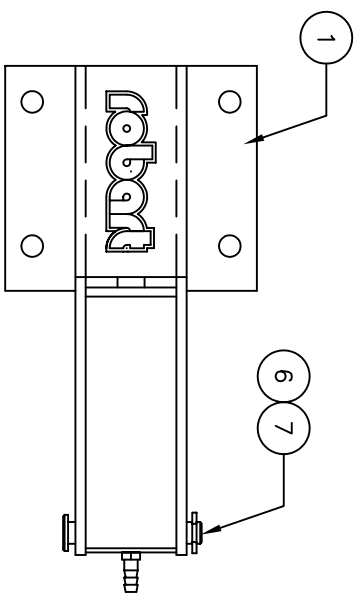

** THIS IS YOUR SPARE PARTS LIST. SAVE FOR FUTURE REFERENCE, ORDER BY PART NUMBER. CURRENT PRICES WILL BE QUOTED.**

SPARE PARTS LIST

QTY	ITEM NOTE	DESCRIPTION	ASS'Y/PART #
1		85° FRAME- RAIL MOUNT	511-001M
1		CYLINDER ASSEMBLY	510-108A
1		TRUNION 3/8" BORE	510-002M
1		TRUNION PIVOT PIN	530-026M
2		TRUNION RETAINING RING	1125F
1		CLEVIS PIN	150-012M
1		E CLIP	1039F
1		FRAME SPACER	530-021M
2		FRAME SCREW	1047F
1		CLAMP SCREW	1048F

CHK'D BY		 MFG. INC. 625 N. 12TH ST. ST. CHARLES, IL (630)584-7616	
DRAWN BY	J. REHAK		
DATE	6/05	TITLE	511 85° MAIN GEAR RAIL MOUNT ECONOMY SPARE PARTS LIST
MODEL No.	51IRS 513RS	FACTORY REPAIR FEE= \$25.00 PLUS PARTS	
906-255M			