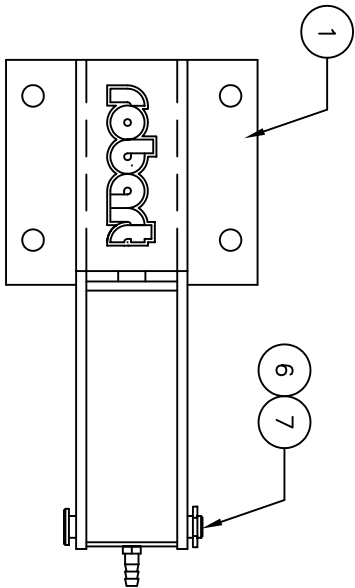

** THIS IS YOUR SPARE PARTS LIST. SAVE FOR FUTURE REFERENCE, ORDER BY PART NUMBER. CURRENT PRICES WILL BE QUOTED.**

SPARE PARTS LIST

QTY	ITEM NOTE	DESCRIPTION	ASS'Y/PART #
1	1	85° FRAME - RAIL MOUNT	511-001M
1	2	CYLINDER ASSEMBLY	510-108A
1	3	TRUNION - 3/16 WIRE BORE	510-003M
1	4	TRUNION PIVOT PIN	530-026M
2	5	TRUNION RETAINING RING	1125F
1	6	CLEVIS PIN	150-012M
1	7	E CLIP	1039F
1	8	FRAME SPACER	530-021M
2	9	FRAME SCREW	1047F
2	10	SET SCREW	1198F
1	11	3/16" WIRE RH	608-003M
1	12	3/16" WIRE LH	608-004M

906-256M

FACTORY REPAIR FEE= \$25.00 PLUS PARTS

CHK'D BY		MFG. INC.
DRAWN BY	J. REHAK	625 N. 12TH ST.
DATE	6/05	ST. CHARLES, IL
MODEL No.	511W1	(630)584-7616
	513W1	
TITLE		511 85° WIRE MAIN GEAR
		RAIL MOUNT
		ECONOMY SPARE PARTS LIST