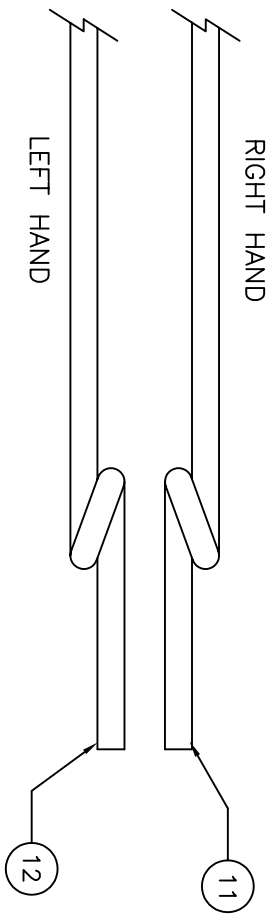

** THIS IS YOUR SPARE PARTS LIST. SAVE FOR FUTURE REFERENCE, ORDER BY PART NUMBER. CURRENT PRICES WILL BE QUOTED.**

SPARE PARTS LIST

QTY	ITEM NOTE	DESCRIPTION	ASS'Y/PART #
1	1	85° FRAME - RAIL MOUNT	511-001M
1	2	CYLINDER ASSEMBLY	510-108A
1	3	TRUNION - 3/16 WIRE BORE	510-003M
1	4	TRUNION PIVOT PIN	530-026M
2	5	TRUNION RETAINING RING	1125F
1	6	CLEVIS PIN	150-012M
1	7	E CLIP	1039F
1	8	FRAME SPACER	530-021M
2	9	FRAME SCREW	1047F
2	10	SET SCREW	1198F
1	11	3/16" WIRE RH	608-003M
1	12	3/16" WIRE LH	608-004M

906-256M

FACTORY REPAIR FEE= \$25.00 PLUS PARTS

CHK'D BY		MFG. INC.
DRAWN BY	J. REHAK	625 N. 12TH ST.
DATE	6/05	ST. CHARLES, IL
MODEL No.	511W1	(630)584-7616
	513W1	
TITLE		511 85° WIRE MAIN GEAR
		RAIL MOUNT
		ECONOMY SPARE PARTS LIST