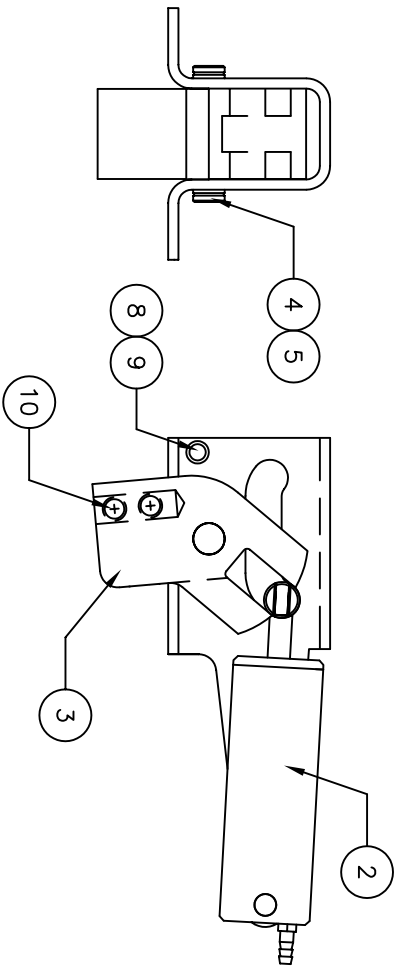

** THIS IS YOUR SPARE PARTS LIST. SAVE FOR FUTURE REFERENCE, ORDER BY PART NUMBER. CURRENT PRICES WILL BE QUOTED.**

SPARE PARTS LIST

QTY	ITEM NOTE	DESCRIPTION	ASS'Y/PART #
1	1	85° FRAME - RAIL MOUNT	511-001M
1	2	CYLINDER ASSEMBLY	510-108A
1	3	TRUNION - 3/16 WIRE BORE	510-003M
1	4	TRUNION PIVOT PIN	530-026M
2	5	TRUNION RETAINING RING	1125F
1	6	CLEVIS PIN	150-012M
1	7	E CLIP	1039F
1	8	FRAME SPACER	530-021M
2	9	FRAME SCREW	1047F
2	10	SET SCREW	1198F
1	11	3/16" WIRE RH	608-003M
1	12	3/16" WIRE LH	608-004M

906-256M

FACTORY REPAIR FEE= \$25.00 PLUS PARTS

CHK'D BY		MFG. INC.
DRAWN BY	J. REHAK	625 N. 12TH ST.
DATE	6/05	ST. CHARLES, IL
MODEL No.	511W1	(630)584-7616
	513W1	
TITLE		511 85° WIRE MAIN GEAR
		RAIL MOUNT
		ECONOMY SPARE PARTS LIST