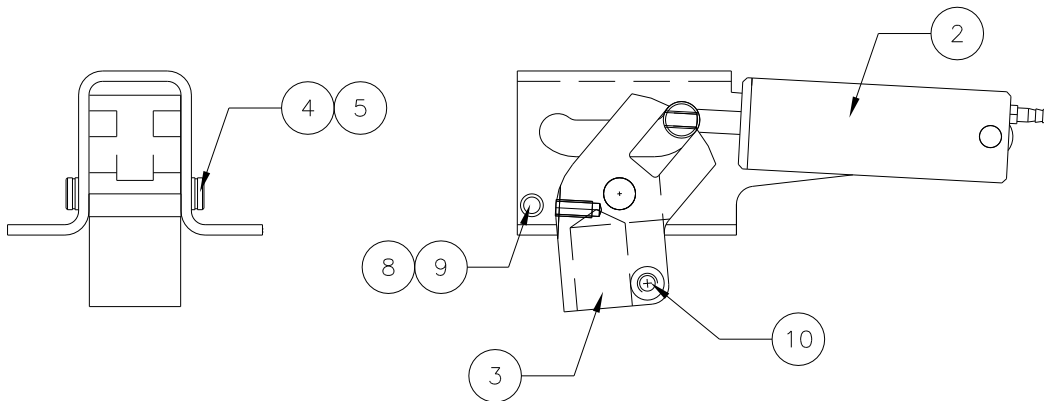

** THIS IS YOUR SPARE PARTS LIST. SAVE FOR FUTURE REFERENCE, ORDER BY PART NUMBER. CURRENT PRICES WILL BE QUOTED.**

SPARE PARTS LIST

QTY	ITEM	NOTE	DESCRIPTION	ASS'Y/PART #
1	1		85° FRAME- RAIL MOUNT	511-001M
1	2		CYLINDER ASSEMBLY	510-108A
1	3		TRUNION 3/8" BORE	510-002M
1	4		TRUNION PIVOT PIN	530-026M
2	5		TRUNION RETAINING RING	1125F
1	6		CLEVIS PIN	150-012M
1	7		E CLIP	1039F
1	8		FRAME SPACER	530-021M
2	9		FRAME SCREW	1047F
1	10		CLAMP SCREW	1048F

CHK'D BY	 MFG. INC. 625 N. 12TH ST. ST. CHARLES, IL (630)584-7616
DRAWN BY J. REHAK	
DATE 6/05	TITLE 511 85° MAIN GEAR RAIL MOUNT ECONOMY SPARE PARTS LIST
MODEL No. 511RS 513RS	

906-255M

FACTORY REPAIR FEE= \$25.00 PLUS PARTS