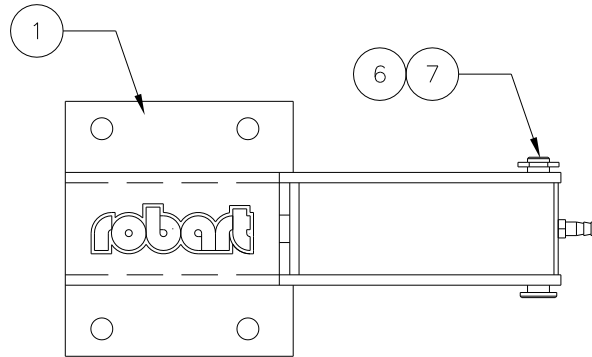

** THIS IS YOUR SPARE PARTS LIST. SAVE FOR FUTURE REFERENCE, ORDER BY PART NUMBER. CURRENT PRICES WILL BE QUOTED.**

SPARE PARTS LIST

QTY	ITEM	NOTE	DESCRIPTION	ASS'Y/PART #
1	1		85° FRAME- RAIL MOUNT	511-001M
1	2		CYLINDER ASSEMBLY	510-108A
1	3		TRUNION 3/8" BORE	510-002M
1	4		TRUNION PIVOT PIN	530-026M
2	5		TRUNION RETAINING RING	1125F
1	6		CLEVIS PIN	150-012M
1	7		E CLIP	1039F
1	8		FRAME SPACER	530-021M
2	9		FRAME SCREW	1047F
1	10		CLAMP SCREW	1048F

CHK'D BY	 MFG. INC. 625 N. 12TH ST. ST. CHARLES, IL (630)584-7616
DRAWN BY J. REHAK	
DATE 6/05	TITLE 511 85° MAIN GEAR RAIL MOUNT ECONOMY SPARE PARTS LIST
MODEL No. 511RS 513RS	

906-255M

FACTORY REPAIR FEE= \$25.00 PLUS PARTS