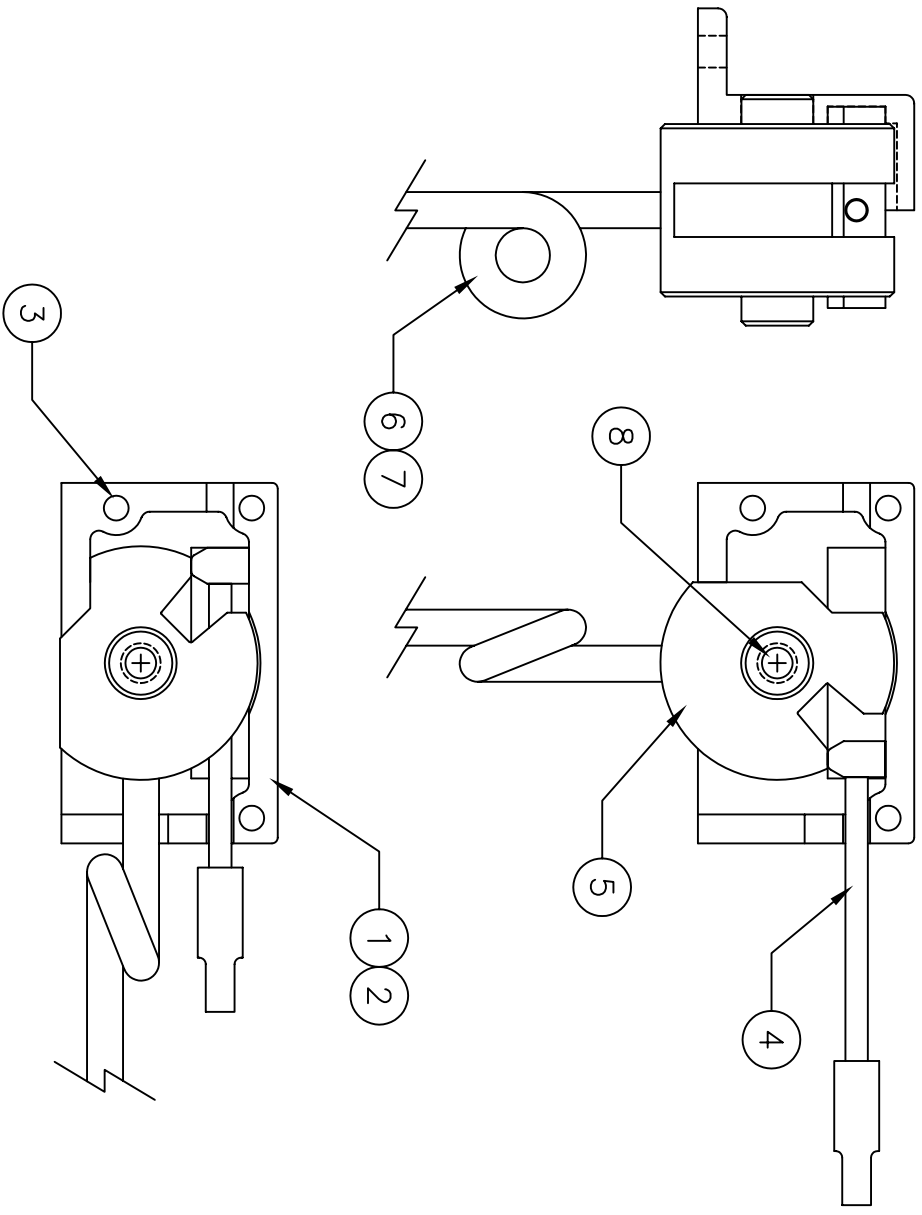

** THIS IS YOUR SPARE PARTS LIST. SAVE FOR FUTURE REFERENCE, ORDER BY PART NUMBER. CURRENT PRICES WILL BE QUOTED.**

SPARE PARTS LIST

QTY	ITEM	DESCRIPTION	ASSY/PART #
1	1	R.S. HOUSING	600-001M
1	2	L.S. HOUSING(THRU HOLES)	600-002M
3	3	SCREW #2-56 x 1/2" SHCS	1055F
1	4	PUSH ROD ASSEMBLY	600-102A
1	5	TRUNION ASSEMBLY	600-103A
1	6	GEAR LEG WIRE- R.H.	600-008M
1	7	GEAR LEG WIRE- L.H.	600-009M
1	8	SET SCREW #6-32	1015F

CHK'D BY			MFG. INC. 625 N. 12TH ST. ST. CHARLES, IL (630)584-7616
DRAWN BY	J. REHAK		
DATE	6-6-02	TITLE	90° RETRACT MAIN GEAR 1/8" WIRE
MODEL No.	600		

906-148M

FACTORY REPAIR FEE= \$25.00 PLUS PARTS