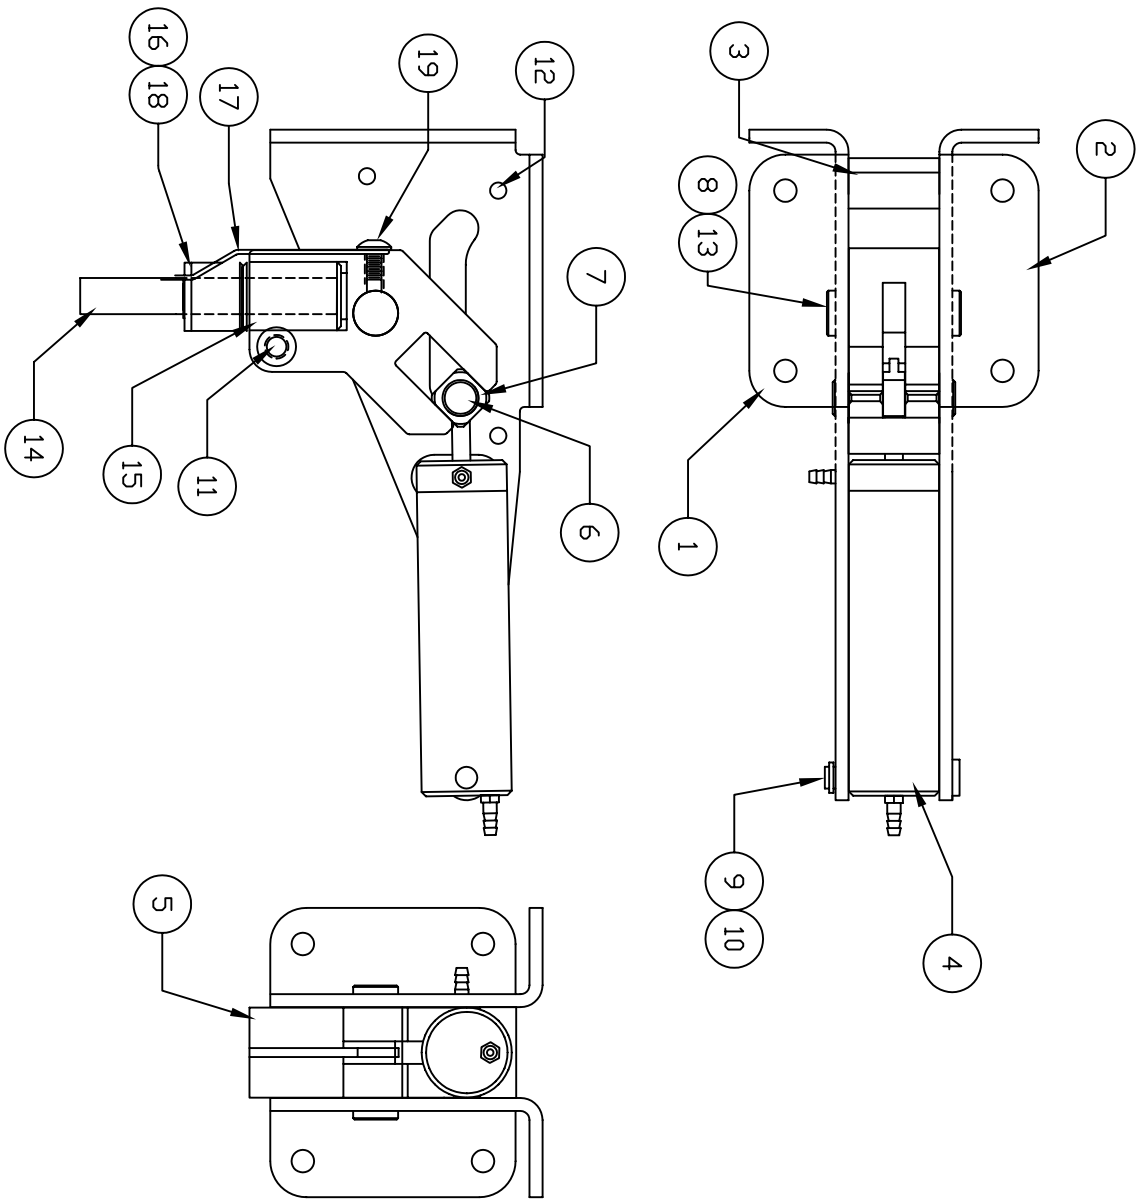

** THIS IS YOUR SPARE PARTS LIST. SAVE FOR FUTURE REFERENCE, ORDER BY PART NUMBER. CURRENT PRICES WILL BE QUOTED.**

SPARE PARTS LIST

QTY	ITEM NOTE	DESCRIPTION	ASS'Y/PART #
1	1	SIDE FRAME (LH)	630-219M
1	2	SIDE FRAME (RH)	630-220M
3	3	FRAME SPACER	630-005M
1	4	CYLINDER ASSEMBLY	630-102A
1	5	TRUNION	630-003M
1	6	CAM PIN	630-012M
2	7	CAM FOLLOWER	630-011M
1	8	TRUNION PIN	630-333M
1	9	CLEVIS PIN	150-012M
1	10	RETAINING RING	1039F
1	11	CLAMP SCREW	1110F
6	12	#4-40 x 1/4" PPHMS	1047F
2	13	TRUNION PIN RETAINING RING	1132F
1	14	PIVOT PIN (AXLE)	145-133M
1	15	STEERING SHAFT BEARING	WB25-211M
1	16	STEERING ARM ASSEMBLY	WB25-204A
1	17	STEERING SPRING	630-021M
1	18	#10-32 x 3/16 KCPSS	1199F
1	19	#8-32 x 1/4 BHCS	1133F

906-267M
FACTORY REPAIR FEE= \$25.00 PLUS PARTS

CHK'D BY		MFG. INC.
DRAWN BY	J. REHAK	625 N. 12TH ST.
DATE	9/05	ST. CHARLES, IL
MODEL No.	643RS	(630)584-7616
TITLE	90° ROBDSTRUT READY NOSE GEAR BELLY / FIREWALL MOUNT MECHANISM	