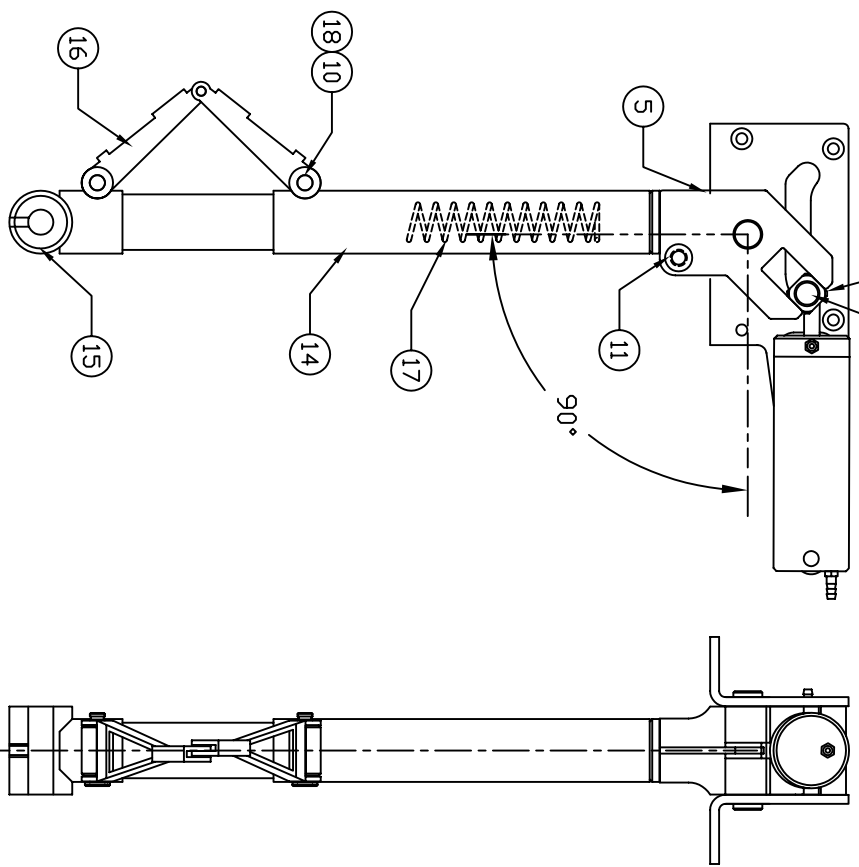

** THIS IS YOUR SPARE PARTS LIST. SAVE FOR FUTURE REFERENCE, ORDER BY PART NUMBER. CURRENT PRICES WILL BE QUOTED.**

SPARE PARTS LIST

QTY	ITEM	DESCRIPTION	PART #
1	1	SIDE FRAME (LH)	630-001M
1	2	SIDE FRAME (RH)	630-002M
3	3	FRAME SPACER	635-008M
1	4	CYLINDER ASSEMBLY	635-108A
1	5	TRUNION	635-002M
1	6	CAM PIN	635-006M
2	7	CAM FOLLOWER	635-007M
2	8	TRUNION PIN	630-333M
1	9	CLEVIS PIN	635-009M
4	10	RETAINING RING	1039F
1	11	CLAMP SCREW	1110F
6	12	FRAME SCREW	1047F
2	13	D-RING	204-006P
1	14	UPPER STRUT ASSEMBLY	EUR-104A
1	15	OLED RAM ASSEM.	EUR-106A
1	16	TORQUE LINK ASSEM.	150-107A
1	17	SPRING	151-019P
2	18	CLEVIS PIN	150-002M
1	19	AXLE BAG ASSEMBLY	145-142A
2	20	TRUNION PIN RETAINING RING	1032F

CHK'D BY			MFG. INC. 625 N. 12TH ST. ST. CHARLES, IL (630)584-7616
DRAWN BY	J. REHAK		
DATE	6-13-02	TITLE	EURDFIGHTER MAIN GEAR 90° RETRACT MECH.
MODEL No.	635 EURD	FACTORY REPAIR FEE= \$25.00 PLUS PARTS	

906-155M