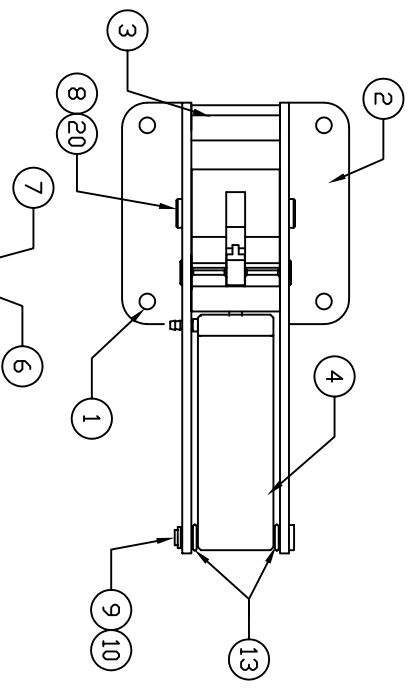

** THIS IS YOUR SPARE PARTS LIST. SAVE FOR FUTURE REFERENCE, ORDER BY PART NUMBER. CURRENT PRICES WILL BE QUOTED.**

SPARE PARTS LIST

QTY	ITEM	DESCRIPTION	PART #
1	1	SIDE FRAME (LH)	630-001M
1	2	SIDE FRAME (RH)	630-002M
3	3	FRAME SPACER	635-008M
1	4	CYLINDER ASSEMBLY	635-108A
1	5	TRUNION	635-002M
1	6	CAM PIN	635-006M
2	7	CAM FOLLOWER	635-007M
2	8	TRUNION PIN	630-333M
1	9	CLEVIS PIN	635-009M
4	10	RETAINING RING	1039F
1	11	CLAMP SCREW	1110F
6	12	FRAME SCREW	1047F
2	13	D-RING	204-006P
1	14	UPPER STRUT ASSEMBLY	EUR-104A
1	15	OLED RAM ASSEM.	EUR-106A
1	16	TORQUE LINK ASSEM.	150-107A
1	17	SPRING	151-019P
2	18	CLEVIS PIN	150-002M
1	19	AXLE BAG ASSEMBLY	145-142A
2	20	TRUNION PIN RETAINING RING	1032F

CHK'D BY			MFG. INC. 625 N. 12TH ST. ST. CHARLES, IL (630)584-7616
DRAWN BY	J. REHAK		
DATE	6-13-02	TITLE	EURDFIGHTER MAIN GEAR 90° RETRACT MECH.
MODEL No.	635 EURD	FACTORY REPAIR FEE= \$25.00 PLUS PARTS	

906-155M