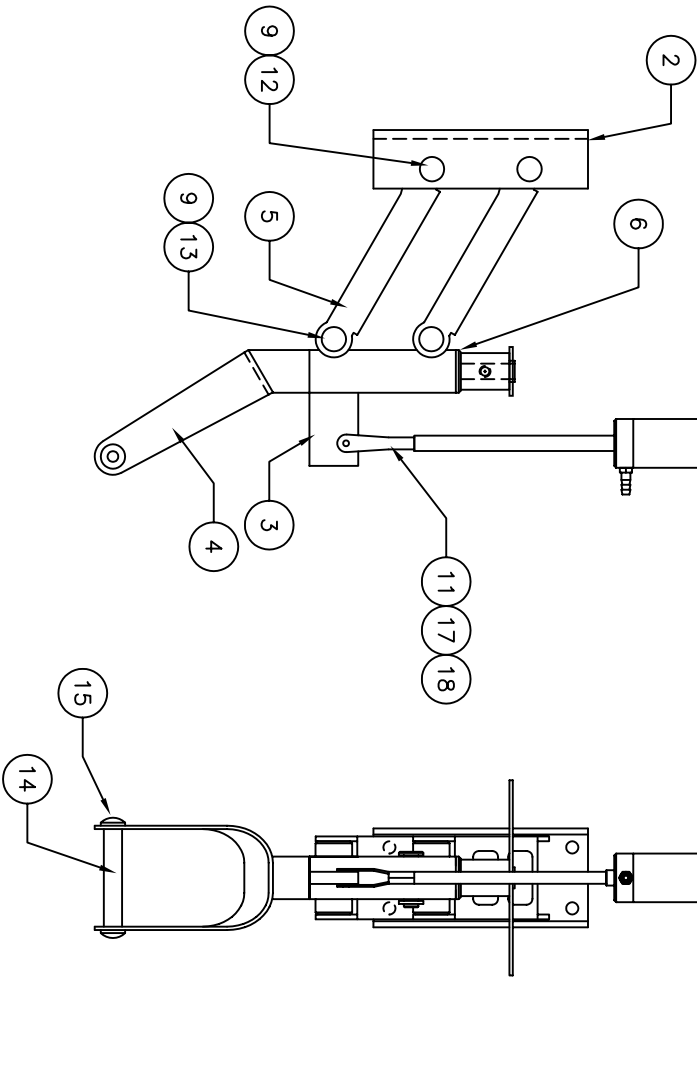

\*\* THIS IS YOUR SPARE PARTS LIST. SAVE FOR FUTURE REFERENCE, ORDER BY PART NUMBER. CURRENT PRICES WILL BE QUOTED.\*\*

## SPARE PARTS LIST

QTY	ITEM	DESCRIPTION	ASS'Y/PART #
1	1	AIR CYLINDER	FW-505A
1	2	MOUNTING BRACKET	FW-510M
1	3	WHEEL BRACKET	FW-501A
1	4	WHEEL YOKE	FW-502A
2	5	LIFT LINK	150-031M
1	6	BUSHING	FW-516M
1	7	STEERING ARM	160-104A
1	8	CYLINDER BRACKET	165-006M
7	9	RETAINING RING	1039F
1	10	CLEVIS PIN	620-012M
1	11	#2-56 CLEVIS YOKE	330-004M
4	12	CLEVIS PIN	150-033M
2	13	CLEVIS PIN	150-010M
1	14	AXLE	664-002M
2	15	#4-40 PPHMS	1047F
1	16	SET SCREW	1015F
1	17	CYLINDER ROD END	160-610M
1	18	#2-25 SPPHMS	1005F

CHK'D BY		MFG. INC.
DRAWN BY	J. REHAK	625 N. 12TH ST.
DATE	8-12-02	ST. CHARLES, IL
MODEL No.	FW-190TW	(630)584-7616
TITLE		FW-190 TAIL WHEEL

906-099M

FACTORY REPAIR FEE= \$25.00 PLUS PARTS

www.robot.com