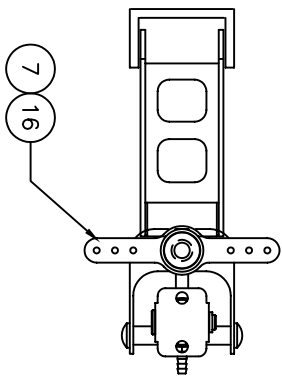

## SPARE PARTS LIST

QTY	ITEM	DESCRIPTION	ASS'Y/PART #
1	1	AIR CYLINDER	FW-505A
1	2	MOUNTING BRACKET	FW-510M
1	3	WHEEL BRACKET	FW-501A
1	4	WHEEL YOKE	FW-502A
2	5	LIFT LINK	150-031M
1	6	BUSHING	FW-516M
1	7	STEERING ARM	160-104A
1	8	CYLINDER BRACKET	165-006M
7	9	RETAINING RING	1039F
1	10	CLEVIS PIN	620-012M
1	11	#2-56 CLEVIS YOKE	330-004M
4	12	CLEVIS PIN	150-033M
2	13	CLEVIS PIN	150-010M
1	14	AXLE	664-002M
2	15	#4-40 PPHMS	1047F
1	16	SET SCREW	1015F
1	17	CYLINDER ROD END	160-610M
1	18	#2-25 SPPHMS	1005F

CHK'D BY		MFG. INC.
DRAWN BY	J. REHAK	625 N. 12TH ST.
DATE	8-12-02	ST. CHARLES, IL
MODEL No.	FW-190TW	(630)584-7616
TITLE		FW-190 TAIL WHEEL

906-099M

FACTORY REPAIR FEE= \$25.00 PLUS PARTS

www.robot.com